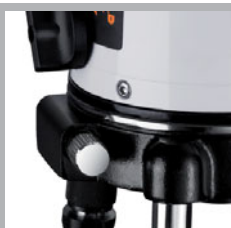

Laserliner®

AutoCross-Laser 7C PowerBright RX

Robust cross-line laser with 7 super-bright laser lines, plumb laser and laser receiver.

Rev.0709

- **PowerBright-Laser:** Special high power diodes produce laser lines double as bright as usual.
- The **3 horizontal laser lines** produce a continuous 360° laser line, the **4 vertical laser lines** are at right angles to one another. Ideal for almost any alignment job.
- **Automatic Level:** automatic alignment by virtue of a magnetic pendulum system.
- A simple, precise plumb function is afforded by the **additional plumb laser** at the bottom and the laser cross at the top.
- **Individually switchable** laser lines.
- **Out-Off-Level:** is indicated by optical signals when the unit is outside its self-levelling range.
- **RX-Ready:** The integrated hand receiver mode detects the laser lines with the optional laser receiver RX 51 up to a max. of 50 m radius – ideal for all interior and exterior applications.
- The pivoted housing can be turned with a **vernier adjustment mechanism** to permit exact positioning of laser lines.
- **Illuminated spirit level** and **height-adjustable feet** for preliminary adjustment of the unit.
- **Mains operation** possible using additional mains unit.
- **Removable rubber caps.**
- **Transport lock:** A pendulum lock protects unit during transport.
- **Simple, uniform operating techniques.**

POWER SUPPLY
batteries / mains operation

WEIGHT 1.4 kg

DIMENSIONS
120 x 195 x 130 mm (WxHxD)

Artikel-No: 049.211A

EAN-Code: 4 021563 669028

**AutoCross-Laser 7C
PowerBright RX**
including carrying case
+ RangeXtender RX
+ universal mount
+ tripod adapter
+ PowerPack Fast
+ batteries

PU 1

Stable metal base with vernier adjustment

Vial for pre-adjustment

High-quality external Quick-Charger

3H 4V 1D

OPTIONAL ACCESSORIES

ARTICLE	ARTICLE NO	EAN-CODE	PU
Flexi Levelling Staff 240 cm	080.50	4 011879 631147	1
Telescopic Stand Basic, 330 cm	090.120A	4 021563 650637	1