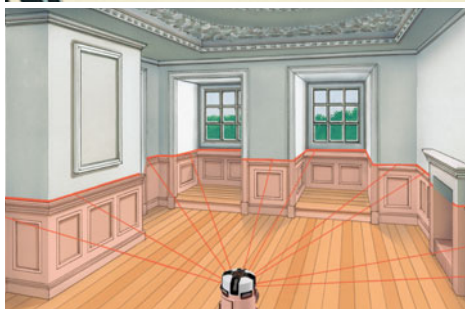

Laserliner®

AutoCross-Laser 7C PowerBright RX

Robust cross-line laser with 7 super-bright laser lines, plumb laser and laser receiver.

Rev.0709

- **PowerBright-Laser:** Special high power diodes produce laser lines double as bright as usual.
- The **3 horizontal laser lines** produce a continuous 360° laser line, the **4 vertical laser lines** are at right angles to one another. Ideal for almost any alignment job.
- **Automatic Level:** automatic alignment by virtue of a magnetic pendulum system.
- A simple, precise plumb function is afforded by the **additional plumb laser** at the bottom and the laser cross at the top.
- **Individually switchable** laser lines.
- **Out-Off-Level:** is indicated by optical signals when the unit is outside its self-levelling range.
- **RX-Ready:** The integrated hand receiver mode detects the laser lines with the optional laser receiver RX 51 up to a max. of 50 m radius – ideal for all interior and exterior applications.
- The pivoted housing can be turned with a **vernier adjustment mechanism** to permit exact positioning of laser lines.
- **Illuminated spirit level** and **height-adjustable feet** for preliminary adjustment of the unit.
- **Mains operation** possible using additional mains unit.
- **Removable rubber caps.**
- **Transport lock:** A pendulum lock protects unit during transport.
- **Simple, uniform operating techniques.**