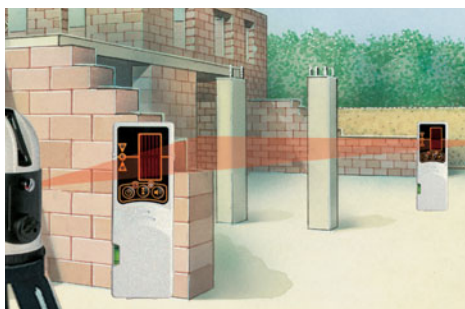

Laserliner®

AutoCross-Laser 7C PowerBright RX

Robust cross-line laser with 7 super-bright laser lines, plumb laser and laser receiver.

Rev.0709

- **PowerBright-Laser:** Special high power diodes produce laser lines double as bright as usual.
- The **3 horizontal laser lines** produce a continuous 360° laser line, the **4 vertical laser lines** are at right angles to one another. Ideal for almost any alignment job.
- **Automatic Level:** automatic alignment by virtue of a magnetic pendulum system.
- A simple, precise plumb function is afforded by the **additional plumb laser** at the bottom and the laser cross at the top.
- **Individually switchable** laser lines.
- **Out-Off-Level:** is indicated by optical signals when the unit is outside its self-levelling range.
- **RX-Ready:** The integrated hand receiver mode detects the laser lines with the optional laser receiver RX 51 up to a max. of 50 m radius – ideal for all interior and exterior applications.
- The pivoted housing can be turned with a **vernier adjustment mechanism** to permit exact positioning of laser lines.
- **Illuminated spirit level** and **height-adjustable feet** for preliminary adjustment of the unit.
- **Mains operation** possible using additional mains unit.
- **Removable rubber caps.**
- **Transport lock:** A pendulum lock protects unit during transport.
- **Simple, uniform operating techniques.**