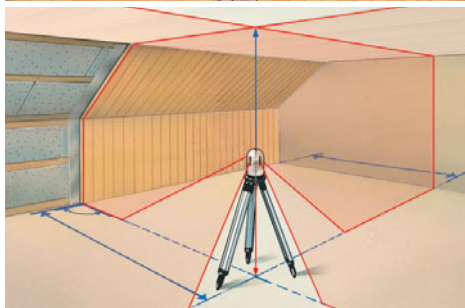

Laserliner®

AutoCross-Laser 7C PowerBright RX

Robust cross-line laser with 7 super-bright laser lines, plumb laser and laser receiver.

Rev.0709

- **PowerBright-Laser:** Special high power diodes produce laser lines double as bright as usual.
- The **3 horizontal laser lines** produce a continuous 360° laser line, the **4 vertical laser lines** are at right angles to one another. Ideal for almost any alignment job.
- **Automatic Level:** automatic alignment by virtue of a magnetic pendulum system.
- A simple, precise plumb function is afforded by the **additional plumb laser** at the bottom and the laser cross at the top.
- **Individually switchable** laser lines.
- **Out-Off-Level:** is indicated by optical signals when the unit is outside its self-levelling range.
- **RX-Ready:** The integrated hand receiver mode detects the laser lines with the optional laser receiver RX 51 up to a max. of 50 m radius – ideal for all interior and exterior applications.
- The pivoted housing can be turned with a **vernier adjustment mechanism** to permit exact positioning of laser lines.
- **Illuminated spirit level** and **height-adjustable feet** for preliminary adjustment of the unit.
- **Mains operation** possible using additional mains unit.
- **Removable rubber caps.**
- **Transport lock:** A pendulum lock protects unit during transport.
- **Simple, uniform operating techniques.**

TECHNICAL DATA

ACCURACY 2 mm per 10 m

SELF-LEVELLING RANGE ± 3°

LEVELLING automatic

LASER RECEPTION RANGE
max. 50 m radius

LASER WAVELENGTH 635 - 650 nm

LASER
line lasers, class 2M, < 5 mW
plumb laser, class 2, < 1 mW

PU 1

Stable metal base with vernier adjustment

Vial for pre-adjustment

High-quality external Quick-Charger

3H 4V 1D

OPTIONAL ACCESSORIES

ARTICLE	ARTICLE NO	EAN-CODE	PU
Flexi Levelling Staff 240 cm	080.50	4 011879 631147	1
Telescopic Stand Basic, 330 cm	090.120A	4 021563 650637	1